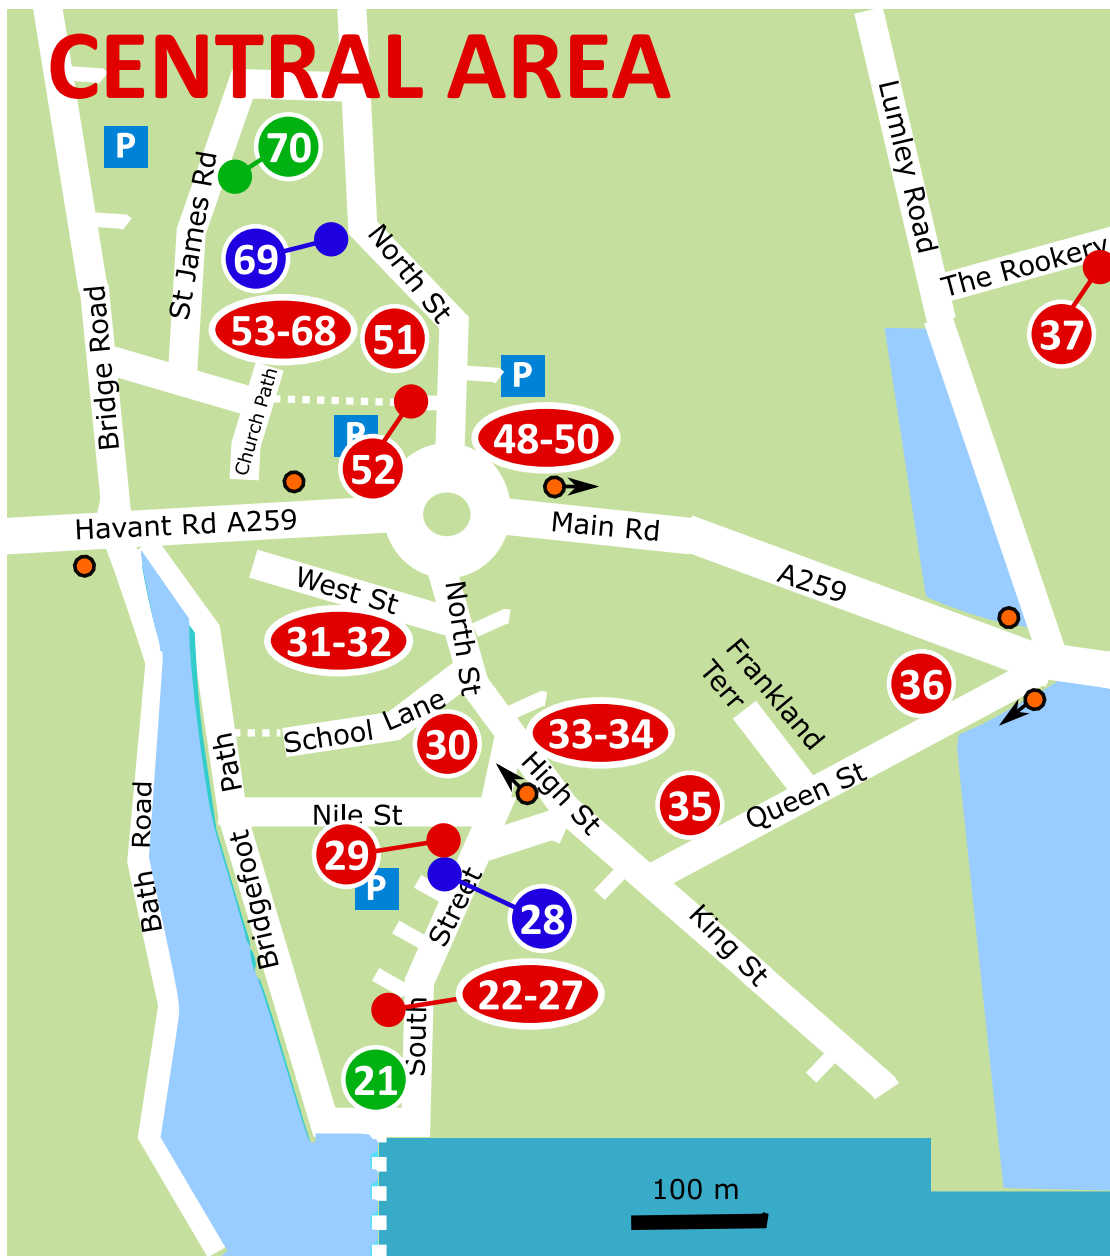

# CENTRAL AREA

Artist	Venue no.
Stamatina Giannikaki	62
Jan Griffiths	23
Jan Guest	43
Alison Hemmings	24
Celia Henderson	75
Anne Herbert	66
Eileen Higham	21
Helena Hines	28
Debra Hodgson	65
Hole in the Wall Pottery Group	51
Trevor Hope	34
Barbara Jones	63
Fabiola Knowles	21, 71
Vince Lavender	21
Beverley Lewis	21
Sue long	37
Maisemore Artists	14
Dave Mallan	48
Jean Mallan	48
Andrea Martin	76
John X. Martin	16
Steven Massey	35
Carol Message	16
Carol Millard	9
Linda mills	4
Harshad Mistri	45
Jez Partridge	41
Andrew Pearson	11
David Peduzzi	69
Helen Pettitt	14
Fiona Pollard	66
Alex Poyner	20
Fiona Pratt	21
Carol Price	8
Bridget Pullen	29
Deborah Richards	44
Jules Roper	40
Lin Senior	72
Jo Silcock	43
Kate Simms	60
Terry Smith	47
Sandra Sniezek (Chione)	64
Lou Starr	1
April Stephenson	23
Christine Strode	21
Gail Styles	59
Mike Styles	59
Tracy Sullivan	49
Sue Thomas	77
Stuart Thompson	19
Daniel Tidbury	43
Sylvia Tomkinson	6
Jonquil Tonge	2
Tuppenny Barn	43
Julie Turner	12
Kerry Vaughan	61
Bea Veness	
Wensley Group	72
Alan Werge-Hartley	14
Adrian Weston	36
Diana Williams	14
Judy Williams	70
Rebecca Williams	42
Annette Wood	19
Lesley Wood	36
Ken Yalden	38
Zen Furniture	32

## Key

- Open both weekends
  - Open first weekend only
  - Open last weekend only
  - 700 Bus stop
- |     |     |     |     |     |
|-----|-----|-----|-----|-----|
| Sat | Sun | Sat | Sun | Mon |
| 22  | 23  | 29  | 30  | 1   |
| Apr | Apr | Apr | Apr | May |

Please check in the Guide as not every venue is open for the whole weekend.

Artist	Venue no.
Chris Abel	52
Margaret Anthony	77
Art Invisible	22
Artists on the Quay	21
Aspire	50
Frank Bailey	68
Tom Bain	72
Bobbie Bale	18
Nigel Ballingal	72
Ysobel Banfield	73
Anita Bell	30
June Blake	14
Heather Bowring	46
Bridget Bradshaw	26
Ken Briffett	3
Maurice Broomfield	58
Sheila Buckle	14